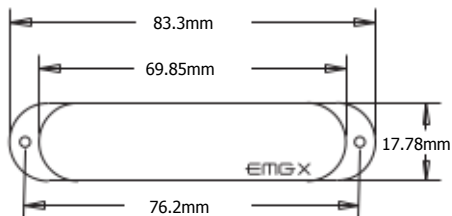

S-X
SA-X
SLV-X

6/32 MOUNTING SCREWS

SAV-X

1 VOLUME CONTROL (25K)
1 ACTIVE TONE CONTROL

ADJUSTMENT
SCREWS & SPRINGS

PICKUP CABLE 15" (38cm)

2 CONNECT CABLES 5.5" (14cm)

OUTPUT CABLE 6" (15cm)

SUPPLY CABLE 5.5" (14cm)

BATTERY CABLE 7" (18cm)

BATTERY
BUSS

STEREO OUTPUT
JACK

2 PICKUP IN/ OUT
BATTERY BUSS