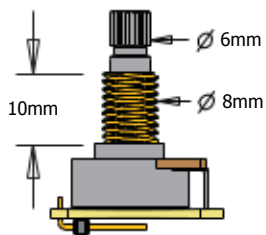

S-X
SA-X
SLV-X

6/32 MOUNTING SCREWS

SAV-X

1 VOLUME CONTROL (25K)
1 ACTIVE TONE CONTROL

ADJUSTMENT
SCREWS & SPRINGS

PICKUP CABLE 15" (38cm)

2 CONNECT CABLES 5.5" (14cm)

OUTPUT CABLE 6" (15cm)

SUPPLY CABLE 5.5" (14cm)

BATTERY CABLE 7" (18cm)

BATTERY
BUSS

STEREO OUTPUT
JACK

2 PICKUP IN/ OUT
BATTERY BUSS