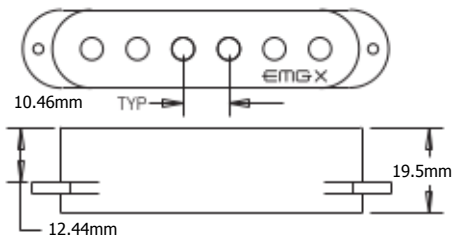

S-X
SA-X
SLV-X

6/32 MOUNTING SCREWS

SAV-X

1 VOLUME CONTROL (25K)
1 ACTIVE TONE CONTROL

ADJUSTMENT
SCREWS & SPRINGS

PICKUP CABLE 15" (38cm)

2 CONNECT CABLES 5.5" (14cm)

OUTPUT CABLE 6" (15cm)

SUPPLY CABLE 5.5" (14cm)

BATTERY CABLE 7" (18cm)

BATTERY
BUSS

STEREO OUTPUT
JACK

2 PICKUP IN/ OUT
BATTERY BUSS