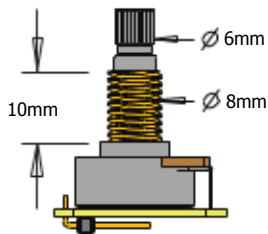

1 VOLUME CONTROL (500K)
1 TONE CONTROL (500K)

ADJUSTMENT
SCREWS & SPRINGS

PICKUP CABLE 15" (30cm)

2 CONNECT CABLES 5.5" (14cm)

OUTPUT CABLE 6" (15cm)

BRIDGE GROUND WIRE 6" (15cm)

MONO OUTPUT
JACK

BRIDGE GROUND
CONNECTOR