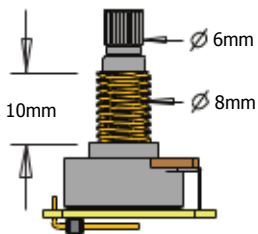

1 VOLUME CONTROL (500K)
1 TONE CONTROL (500K)

ADJUSTMENT
SCREWS & SPRINGS

2 PICKUP IN/ OUT
BATTERY BUS

PICKUP CABLE 15" (30cm)

2 CONNECT CABLES 5.5" (14cm)

OUTPUT CABLE 6" (15cm)

BRIDGE GROUND WIRE 6" (15cm)

MONO OUTPUT
JACK

BRIDGE GROUND
CONNECTOR