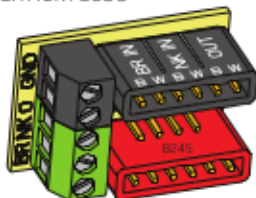

1 VOLUME CONTROL (500K)
1 TONE CONTROL (500K)

ADJUSTMENT
SCREWS & SPRINGS

2 PICKUP IN/ OUT
BATTERY BUS

PICKUP CABLE 15" (30cm)

2 CONNECT CABLES 5.5" (14cm)

OUTPUT CABLE 6" (15cm)

BRIDGE GROUND WIRE 6" (15cm)

MONO OUTPUT
JACK

BRIDGE GROUND
CONNECTOR