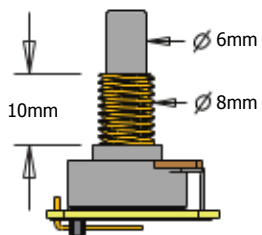

1 VOLUME CONTROL (25K)  
1 TONE CONTROL (25K)

ADJUSTMENT SCREWS

BATTERY  
BUSS

STEREO  
OUTPUT  
JACK

PICKUP CABLE 13.5" (34cm)

2 CONNECT CABLES 5.5" (14cm)

OUTPUT CABLE 6" (15cm)

BATTERY CABLE 7" (18cm)