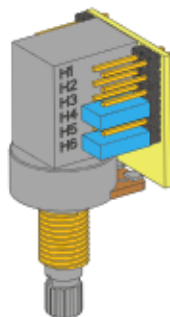

1 TW P/P SWITCH
W/POT (25K)

ADJUSTMENT SCREWS

TW PICKUP CABLE 15" (38cm)

2 CONNECT CABLES 5.5" (14cm)

OUTPUT CABLE 6" (15cm)

BATTERY CABLE 7" (18cm)

STEREO OUTPUT
JACK

BATTERY
BUSS