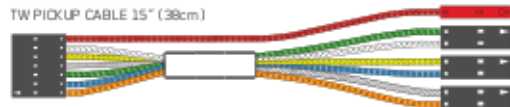

1 TW P/P SWITCH
W/POT (25K)

ADJUSTMENT SCREWS

TW PICKUP CABLE 15" (38cm)

2 CONNECT CABLES 5.5" (14cm)

OUTPUT CABLE 6" (15cm)

BATTERY CABLE 7" (18cm)

STEREO OUTPUT
JACK

BATTERY
BUSS