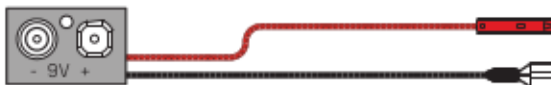

1 VOLUME CONTROL (25K)  
1 TONE CONTROL (25K)

ADJUSTMENT SCREWS

PICKUP CABLE 13.5" (34cm)

2 CONNECT CABLES 5.5" (14cm)

OUTPUT CABLE 6" (15cm)

BATTERY CABLE 7" (18cm)

BATTERY  
BUSS

STEREO OUTPUT  
JACK