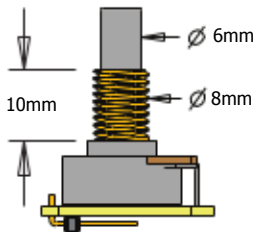

1 VOLUME CONTROL (25K)  
1 TONE CONTROL (25K)

ADJUSTMENT SCREWS

PICKUP CABLE 13.5" (34cm)

2 CONNECT CABLES 5.5" (14cm)

OUTPUT CABLE 6" (15cm)

BATTERY CABLE 7" (18cm)

BATTERY  
BUSS

STEREO OUTPUT  
JACK