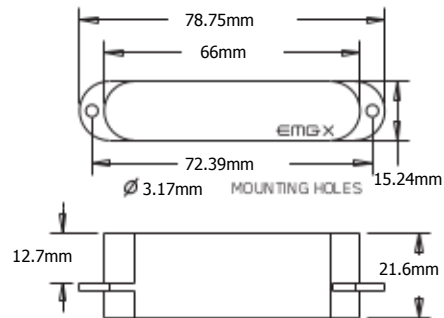

RT / RTC HOUSING

FT / FTC HOUSING

1 VOLUME CONTROL (25K)

1 ACTIVE TONE CONTROL

STEREO OUTPUT JACK

PICKUP CABLE 13.5" (34cm)

PICKUP CABLE 9" (23cm)

2 CONNECT CABLES 5.5" (14cm)

OUTPUT CABLE 6" (15cm)

SUPPLY CABLE 5.5" (14cm)

BATTERY CABLE 7" (18cm)