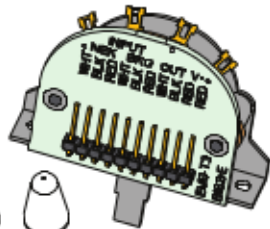

RT / RTC HOUSING

FT / FTC HOUSING

1 VOLUME CONTROL (25K)

1 ACTIVE TONE CONTROL

STEREO OUTPUT JACK

PICKUP CABLE 13.5" (34cm)

PICKUP CABLE 9" (23cm)

2 CONNECT CABLES 5.5" (14cm)

OUTPUT CABLE 6" (15cm)

SUPPLY CABLE 5.5" (14cm)

BATTERY CABLE 7" (18cm)