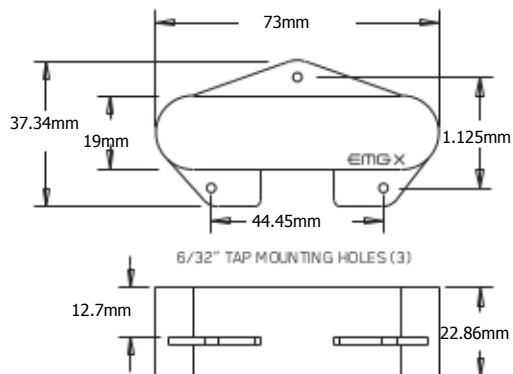

RT / RTC HOUSING

FT / FTC HOUSING

1 VOLUME CONTROL (25K)

1 ACTIVE TONE CONTROL

STEREO OUTPUT JACK

PICKUP CABLE 13.5" (34cm)

PICKUP CABLE 9" (23cm)

2 CONNECT CABLES 5.5" (14cm)

OUTPUT CABLE 6" (15cm)

SUPPLY CABLE 5.5" (14cm)

BATTERY CABLE 7" (18cm)