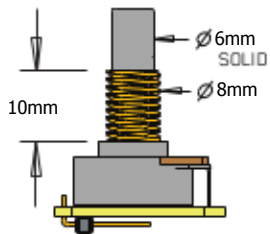

RT / RTC HOUSING

FT / FTC HOUSING

1 VOLUME CONTROL (25K)

1 ACTIVE TONE CONTROL

STEREO OUTPUT JACK

PICKUP CABLE 13.5" (34cm)

PICKUP CABLE 9" (23cm)

2 CONNECT CABLES 5.5" (14cm)

OUTPUT CABLE 6" (15cm)

SUPPLY CABLE 5.5" (14cm)

BATTERY CABLE 7" (18cm)