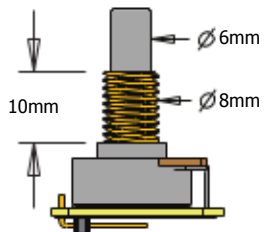

1 VOLUME CONTROL (25K)  
1 TONE CONTROL (25K)

ADJUSTMENT SCREWS

PICKUP CABLE 13.5" (34cm)

2 CONNECT CABLES 5.5" (14cm)

OUTPUT CABLE 6" (15cm)

BATTERY CABLE 7" (18cm)

BATTERY BUSS

STEREO OUTPUT JACK