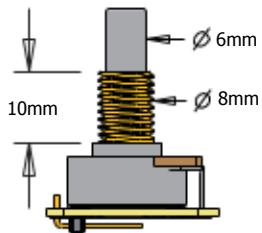

MAXIMUM RECOMMENDED STRING WIDTH 54mm

1 VOLUME CONTROL (25K)
1 ACTIVE VLPF TONE CONTROL

ADJUSTMENT
SCREWS & SPRINGS

PICKUP CABLE 15" (39cm)

2 CONNECT CABLES 5.5" (14cm)

OUTPUT CABLE 6" (15cm)

SUPPLY CABLE 5.5" (14cm)

BATTERY CABLE 7" (18cm)

BATTERY
BUSS

STEREO OUTPUT
JACK

2 PICKUP IN/ OUT
BATTERY BUSS