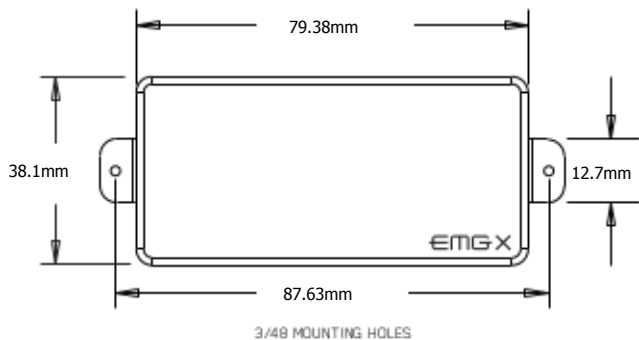

MAXIMUM RECOMMENDED STRING WIDTH 54mm

1 VOLUME CONTROL (25K)
1 ACTIVE VLPF TONE CONTROL

ADJUSTMENT
SCREWS & SPRINGS

PICKUP CABLE 15" (39cm)

2 CONNECT CABLES 5.5" (14cm)

OUTPUT CABLE 6" (15cm)

SUPPLY CABLE 5.5" (14cm)

BATTERY CABLE 7" (18cm)

BATTERY
BUSS

STEREO OUTPUT
JACK

2 PICKUP IN/ OUT
BATTERY BUSS