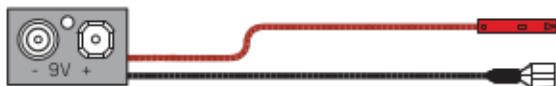

MAXIMUM RECOMMENDED STRING WIDTH 54mm

1 VOLUME CONTROL (25K)
1 ACTIVE VLPF TONE CONTROL

ADJUSTMENT
SCREWS & SPRINGS

PICKUP CABLE 15" (39cm)

2 CONNECT CABLES 5.5" (14cm)

OUTPUT CABLE 6" (15cm)

SUPPLY CABLE 5.5" (14cm)

BATTERY CABLE 7" (18cm)

BATTERY
BUSS

STEREO OUTPUT
JACK

2 PICKUP IN/ OUT
BATTERY BUSS