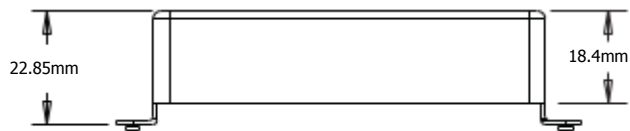

MAXIMUM RECOMMENDED STRING WIDTH 54mm

1 VOLUME CONTROL (25K)
1 ACTIVE VLPF TONE CONTROL

ADJUSTMENT
SCREWS & SPRINGS

PICKUP CABLE 15" (39cm)

2 CONNECT CABLES 5.5" (14cm)

OUTPUT CABLE 6" (15cm)

SUPPLY CABLE 5.5" (14cm)

BATTERY CABLE 7" (18cm)

BATTERY
BUSS

STEREO OUTPUT
JACK

2 PICKUP IN/ OUT
BATTERY BUSS