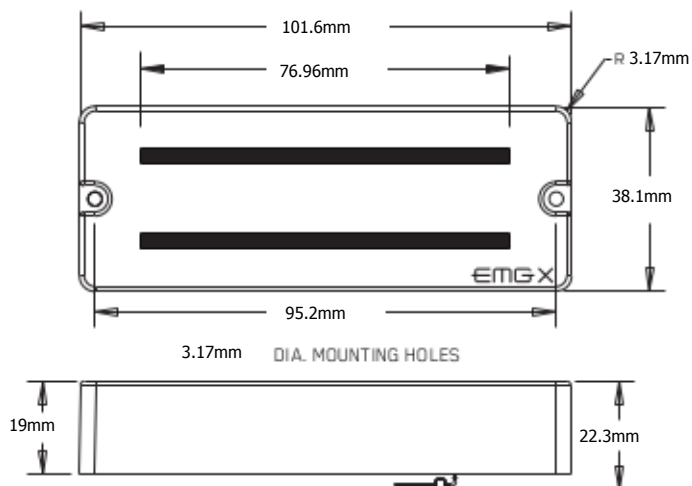

MAXIMUM RECOMMENDED STRING WIDTH 65mm

- 1 VOLUME CONTROL (25K)
- 1 ACTIVE VLPF TONE CONTROL

ADJUSTMENT SCREWS

BATTERY BUSS

STEREO OUTPUT JACK

2 PICKUP IN/ OUT BATTERY BUSS

PICKUP CABLE 15" (38cm)

2 CONNECT CABLES 5.5" (14cm)

OUTPUT CABLE 6" (15cm)

SUPPLY CABLE 5.5" (14cm)

BATTERY CABLE 7" (18cm)