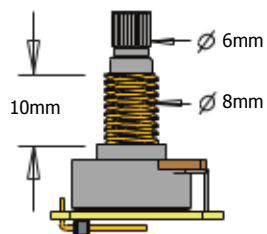

MAXIMUM RECOMMENDED STRING WIDTH 65mm

- 1 VOLUME CONTROL (25K)
- 1 ACTIVE VLPF TONE CONTROL

ADJUSTMENT SCREWS

BATTERY BUSS

STEREO OUTPUT JACK

2 PICKUP IN/ OUT BATTERY BUSS

PICKUP CABLE 15" (38cm)

2 CONNECT CABLES 5.5" (14cm)

OUTPUT CABLE 6" (15cm)

SUPPLY CABLE 5.5" (14cm)

BATTERY CABLE 7" (18cm)