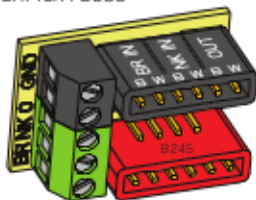

MAXIMUM RECOMMENDED STRING WIDTH 65mm

- 1 VOLUME CONTROL (25K)
- 1 ACTIVE VLPF TONE CONTROL

ADJUSTMENT SCREWS

BATTERY BUSS

STEREO OUTPUT JACK

2 PICKUP IN/ OUT BATTERY BUSS

PICKUP CABLE 15" (38cm)

2 CONNECT CABLES 5.5" (14cm)

OUTPUT CABLE 6" (15cm)

SUPPLY CABLE 5.5" (14cm)

BATTERY CABLE 7" (18cm)