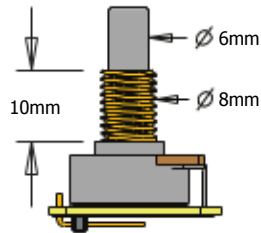

- 1 VOLUME CONTROL (25K)
- 1 ACTIVE VLPF TONE CONTROL

ADJUSTMENT SCREWS

PICKUP CABLE 15" (38cm)

2 CONNECT CABLES 5.5" (14cm)

OUTPUT CABLE 6" (15cm)

SUPPLY CABLE 5.5" (14cm)

BATTERY CABLE 7" (18cm)

BATTERY BUSS

STEREO OUTPUT JACK

2 PICKUP IN/ OUT BATTERY BUSS