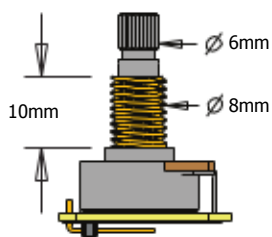

1 VOLUME CONTROL (25K)  
1 TONE CONTROL (25K)

ADJUSTMENT SCREWS

PICKUP CABLE 15" (38cm)

2 CONNECT CABLES 5.5" (14cm)

OUTPUT CABLE 8" (15cm)

BATTERY CABLE 7" (18cm)

BATTERY  
BUSS

STEREO OUTPUT  
JACK