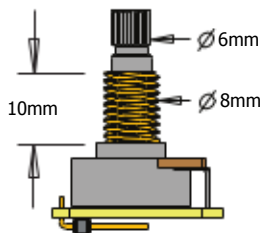

- 1 VOLUME CONTROL (25K)
- 1 ACTIVE VLPF TONE CONTROL

ADJUSTMENT SCREWS

PICKUP CABLE 15" (38cm)

2 CONNECT CABLES 5.5" (14cm)

OUTPUT CABLE 6" (15cm)

SUPPLY CABLE 5.5" (14cm)

BATTERY CABLE 7" (18cm)

BATTERY BUSS

STEREO OUTPUT JACK

2 PICKUP IN/ OUT BATTERY BUSS