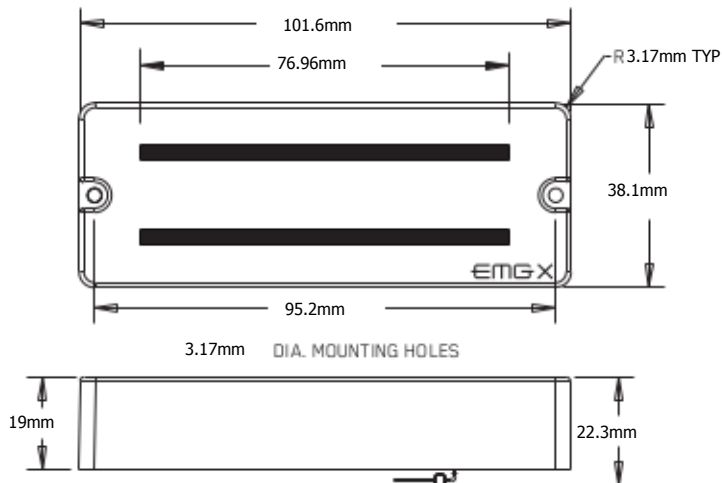

MAXIMUM RECOMMENDED STRING WIDTH 65mm

1 VOLUME CONTROL (25K)
1 ACTIVE VLPF TONE CONTROL

ADJUSTMENT SCREWS

PICKUP CABLE 15" (38cm)

2 CONNECT CABLES 5.5" (14cm)

OUTPUT CABLE 6" (15cm)

SUPPLY CABLE 5.5" (14cm)

BATTERY CABLE 7" (18cm)

BATTERY BUSS

STEREO OUTPUT JACK

2 PICKUP IN/ OUT BATTERY BUSS