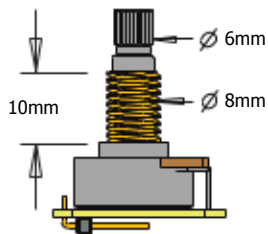

MAXIMUM RECOMMENDED STRING WIDTH 65mm

1 VOLUME CONTROL (25K)
1 ACTIVE VLPF TONE CONTROL

ADJUSTMENT SCREWS

PICKUP CABLE 15" (38cm)

2 CONNECT CABLES 5.5" (14cm)

OUTPUT CABLE 6" (15cm)

SUPPLY CABLE 5.5" (14cm)

BATTERY CABLE 7" (18cm)

BATTERY BUSS

STEREO OUTPUT JACK

2 PICKUP IN/ OUT BATTERY BUSS