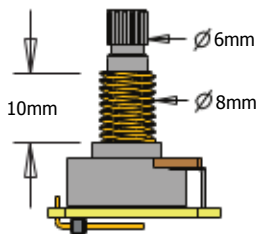

- 1 VOLUME CONTROL (25K)
- 1 ACTIVE VLPF TONE CONTROL

ADJUSTMENT SCREWS

PICKUP CABLE 15" (38cm)

2 CONNECT CABLES 5.5" (14cm)

OUTPUT CABLE 6" (15cm)

SUPPLY CABLE 5.5" (14cm)

BATTERY CABLE 7" (18cm)

BATTERY BUS

STEREO OUTPUT JACK

2 PICKUP IN/ OUT BATTERY BUS