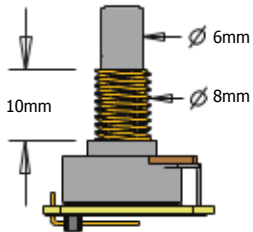

1 VOLUME CONTROL (25K)

1 ACTIVE VLPF TONE CONTROL

PICKUP CABLE 13.5" (34cm)

2 CONNECT CABLES 5.5" (14cm)

OUTPUT CABLE 6" (15cm)

SUPPLY CABLE 5.5" (14cm)

BATTERY CABLE 7" (18cm)

BATTERY  
BUSS

STEREO OUTPUT  
JACK

ADJUSTMENT SCREWS (4)