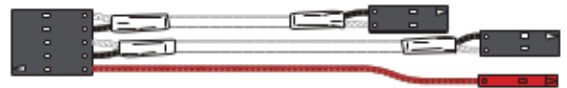

PICKUP CABLE 13.5" (34cm)

2 CONNECT CABLES 5.5" (14cm)

OUTPUT CABLE 6" (15cm)

SUPPLY CABLE 5.5" (14cm)

BATTERY CABLE 7" (18cm)