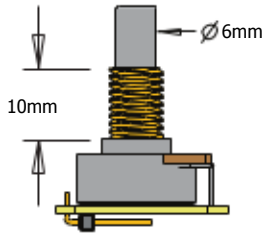

**LONG J HOUSING
(LJ)**

**SHORT J HOUSING
(SJ)**

2 VOLUME CONTROLS (25K)

1 ACTIVE TONE CONTROL

ADJUSTMENT SCREWS (8)

BATTERY BUS

STEREO OUTPUT JACK

PICKUP CABLE 13.5" (34cm)

PICKUP CABLE 9" (23cm)

3 CONNECT CABLES 5.5" (14cm)

OUTPUT CABLE 6" (15cm)

SUPPLY CABLE 5.5" (14cm)

BATTERY CABLE 7" (18cm)