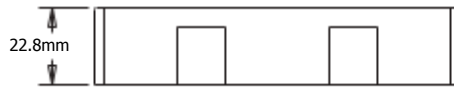

**LONG J HOUSING
(LJ)**

**SHORT J HOUSING
(SJ)**

2 VOLUME CONTROLS (25K)

1 ACTIVE TONE CONTROL

ADJUSTMENT SCREWS (8)

BATTERY BUS

STEREO OUTPUT JACK

PICKUP CABLE 13.5" (34cm)

PICKUP CABLE 9" (23cm)

3 CONNECT CABLES 5.5" (14cm)

OUTPUT CABLE 6" (15cm)

SUPPLY CABLE 5.5" (14cm)

BATTERY CABLE 7" (18cm)