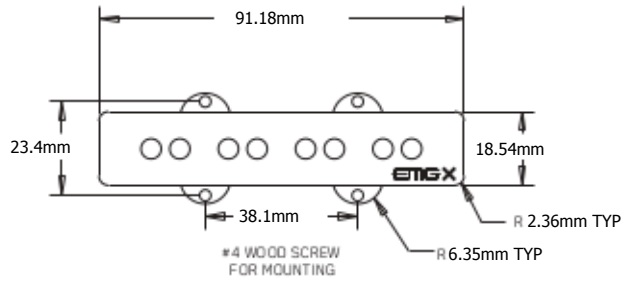

**LONG J HOUSING
(LJ)**

**SHORT J HOUSING
(SJ)**

2 VOLUME CONTROLS (25K)

1 ACTIVE TONE CONTROL

ADJUSTMENT SCREWS (8)

BATTERY BUS

STEREO OUTPUT JACK

PICKUP CABLE 13.5" (34cm)

PICKUP CABLE 9" (23cm)

3 CONNECT CABLES 5.5" (14cm)

OUTPUT CABLE 6" (15cm)

SUPPLY CABLE 5.5" (14cm)

BATTERY CABLE 7" (18cm)