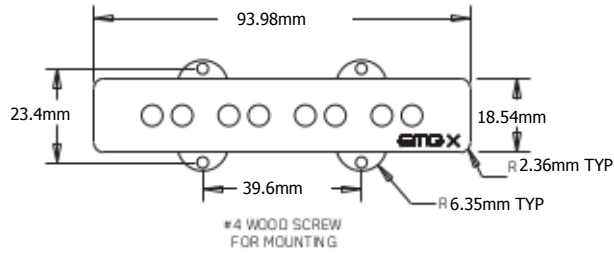

**LONG J HOUSING
(LJ)**

**SHORT J HOUSING
(SJ)**

2 VOLUME CONTROLS (25K)

1 ACTIVE TONE CONTROL

ADJUSTMENT SCREWS (8)

BATTERY BUS

STEREO OUTPUT JACK

PICKUP CABLE 13.5" (34cm)

PICKUP CABLE 9" (23cm)

3 CONNECT CABLES 5.5" (14cm)

OUTPUT CABLE 6" (15cm)

SUPPLY CABLE 5.5" (14cm)

BATTERY CABLE 7" (18cm)