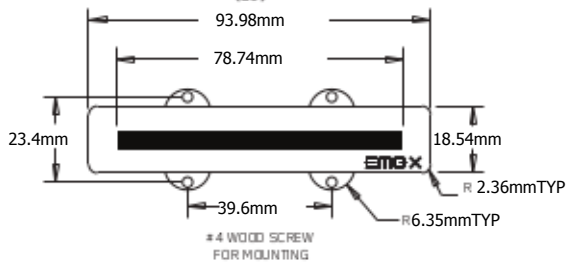

MAXIMUM RECOMMENDED STRING WIDTH 69.2mm
FOR BOTH SJ AND LJ PICKUPS

LONG J HOUSING
(LJ)

SHORT J HOUSING
(SJ)

2 VOLUME CONTROLS (25K)

1 ACTIVE TONE CONTROL

AD JUSTMENT SCREWS (8)

BATTERY
BUSS

STEREO OUTPUT
JACK

PICKUP CABLE 13.5" (34cm)

PICKUP CABLE 9" (23cm)

3 CONNECT CABLES 5.5" (14cm)

OUTPUT CABLE 6" (15cm)

SUPPLY CABLE 5.5" (14cm)

BATTERY CABLE 7" (18cm)