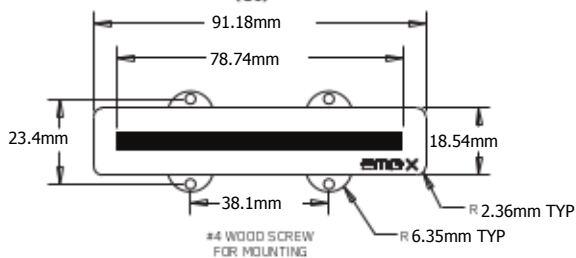

MAXIMUM RECOMMENDED STRING WIDTH 69.2mm
FOR BOTH SJ AND LJ PICKUPS

LONG J HOUSING
(LJ)

SHORT J HOUSING
(SJ)

2 VOLUME CONTROLS (25K)

1 ACTIVE TONE CONTROL

AD JUSTMENT SCREWS (8)

BATTERY
BUSS

STEREO OUTPUT
JACK

PICKUP CABLE 13.5" (34cm)

PICKUP CABLE 9" (23cm)

3 CONNECT CABLES 5.5" (14cm)

OUTPUT CABLE 6" (15cm)

SUPPLY CABLE 5.5" (14cm)

BATTERY CABLE 7" (18cm)