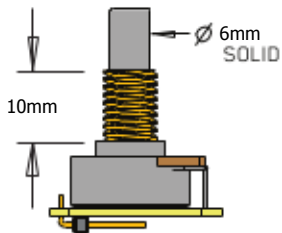

MAXIMUM RECOMMENDED STRING WIDTH 69.2mm
FOR BOTH SJ AND LJ PICKUPS

LONG J HOUSING
(LJ)

SHORT J HOUSING
(SJ)

2 VOLUME CONTROLS (25K)

1 ACTIVE TONE CONTROL

AD JUSTMENT SCREWS (8)

BATTERY
BUSS

STEREO OUTPUT
JACK

PICKUP CABLE 13.5" (34cm)

PICKUP CABLE 9" (23cm)

3 CONNECT CABLES 5.5" (14cm)

OUTPUT CABLE 6" (15cm)

SUPPLY CABLE 5.5" (14cm)

BATTERY CABLE 7" (18cm)