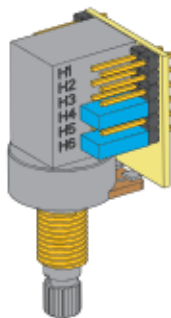

MAXIMUM RECOMMENDED STRING WIDTH 76.2mm

3.17mm DIA. MOUNTING HOLES

1 ACTIVE TONE CONTROL

1 TW P/P SWITCH  
W/POT (25K)

ADJUSTMENT SCREWS

BATTERY  
BUSS

STEREO OUTPUT  
JACK

TW PICKUP CABLE 15" (38cm)

2 CONNECT CABLES 5.5" (14cm)

OUTPUT CABLE 6" (15cm)

SUPPLY CABLE 5.5" (14cm)

BATTERY CABLE 7" (18cm)