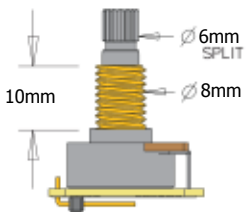

MAXIMUM RECOMMENDED STRING WIDTH 76.2mm

3.17mm DIA. MOUNTING HOLES

1 ACTIVE TONE CONTROL

1 TW P/P SWITCH  
W/POT (25K)

ADJUSTMENT SCREWS

BATTERY  
BUSS

STEREO OUTPUT  
JACK

TW PICKUP CABLE 15" (38cm)

2 CONNECT CABLES 5.5" (14cm)

OUTPUT CABLE 6" (15cm)

SUPPLY CABLE 5.5" (14cm)

BATTERY CABLE 7" (18cm)