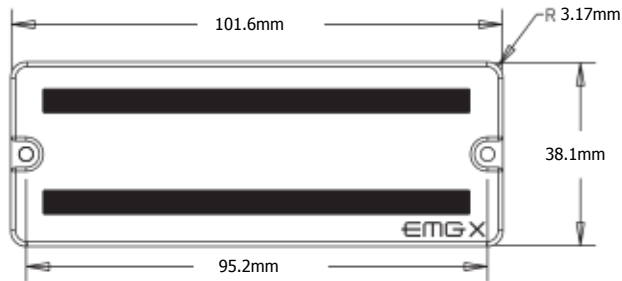

MAXIMUM RECOMMENDED STRING WIDTH 76.2mm

3.17mm DIA. MOUNTING HOLES

1 ACTIVE TONE CONTROL

1 TW P/P SWITCH  
W/POT (25K)

ADJUSTMENT SCREWS

BATTERY  
BUSS

STEREO OUTPUT  
JACK

TW PICKUP CABLE 15" (38cm)

2 CONNECT CABLES 5.5" (14cm)

OUTPUT CABLE 6" (15cm)

SUPPLY CABLE 5.5" (14cm)

BATTERY CABLE 7" (18cm)