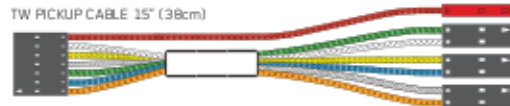

MAXIMUM RECOMMENDED STRING WIDTH 66.5mm

1 ACTIVE TONE CONTROL

1 TW P/P SWITCH  
W/POT (25K)

ADJUSTMENT SCREWS

STEREO OUTPUT  
JACK

BATTERY  
BUSS

TW PICKUP CABLE 15" (38cm)

2 CONNECT CABLES 5.5" (14cm)

OUTPUT CABLE 6" (15cm)

SUPPLY CABLE 5.5" (14cm)

BATTERY CABLE 7" (18cm)