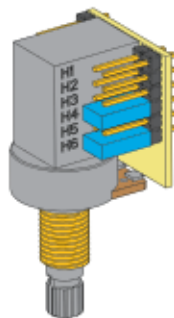

MAXIMUM RECOMMENDED STRING WIDTH 66.5mm

1 ACTIVE TONE CONTROL

1 TW P/P SWITCH  
W/POT (25K)

ADJUSTMENT SCREWS

STEREO OUTPUT  
JACK

BATTERY  
BUSS

TW PICKUP CABLE 15" (38cm)

2 CONNECT CABLES 5.5" (14cm)

OUTPUT CABLE 6" (15cm)

SUPPLY CABLE 5.5" (14cm)

BATTERY CABLE 7" (18cm)