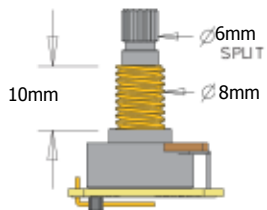

MAXIMUM RECOMMENDED STRING WIDTH 66.5mm

1 ACTIVE TONE CONTROL

1 TW P/P SWITCH  
W/POT (25K)

ADJUSTMENT SCREWS

STEREO OUTPUT  
JACK

BATTERY  
BUSS

TW PICKUP CABLE 15" (38cm)

2 CONNECT CABLES 5.5" (14cm)

OUTPUT CABLE 6" (15cm)

SUPPLY CABLE 5.5" (14cm)

BATTERY CABLE 7" (18cm)