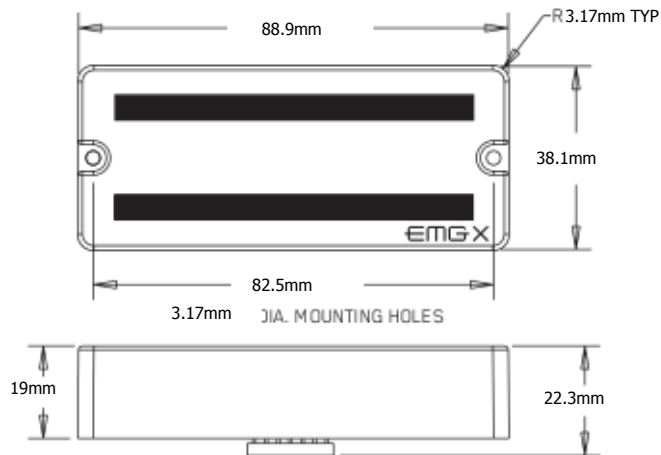

MAXIMUM RECOMMENDED STRING WIDTH 66.5mm

1 ACTIVE TONE CONTROL

1 TW P/P SWITCH  
W/POT (25K)

ADJUSTMENT SCREWS

STEREO OUTPUT  
JACK

BATTERY  
BUSS

TW PICKUP CABLE 15" (38cm)

2 CONNECT CABLES 5.5" (14cm)

OUTPUT CABLE 6" (15cm)

SUPPLY CABLE 5.5" (14cm)

BATTERY CABLE 7" (18cm)