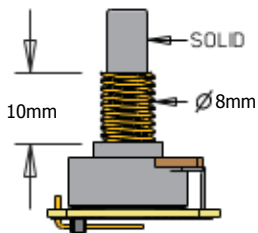

1 VOLUME CONTROL (25K)

1 ACTIVE TONE CONTROL

PICKUP CABLE 13.5" (34cm)

2 CONNECT CABLES 5.5" (14cm)

OUTPUT CABLE 6" (15cm)

SUPPLY CABLE 5.5" (14cm)

BATTERY CABLE 7" (18cm)

ADJUSTMENT SCREWS

BATTERY BUSS

STEREO OUTPUT JACK