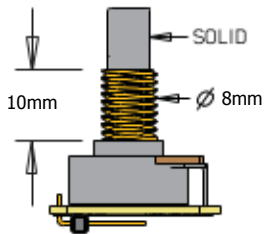

MAXIMUM STRING WIDTH 53.34mm

1 VOLUME CONTROL (25K)

1 TONE CONTROL (25K)

PICKUP CABLE 15" (38cm)

2 CONNECT CABLES 5.5" (14cm)

OUTPUT CABLE 6" (15cm)

BATTERY CABLE 7" (18cm)

ADJUSTMENT
SCREWS & SPRINGS

BATTERY
BUSS

STEREO
OUTPUT
JACK