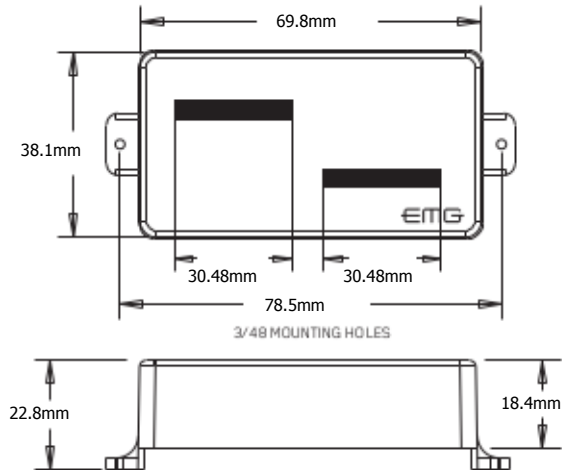

MAXIMUM STRING WIDTH 53.34mm

1 VOLUME CONTROL (25K)

1 TONE CONTROL (25K)

PICKUP CABLE 15" (38cm)

2 CONNECT CABLES 5.5" (14cm)

OUTPUT CABLE 6" (15cm)

BATTERY CABLE 7" (18cm)

ADJUSTMENT
SCREWS & SPRINGS

BATTERY
BUSS

STEREO
OUTPUT
JACK