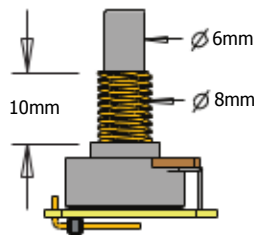

1 VOLUME CONTROL (25K)

1 TONE CONTROL (25K)

PICKUP CABLE 13.5" (34cm)

2 CONNECT CABLES 5.5" (14cm)

OUTPUT CABLE 6" (15cm)

BATTERY CABLE 7" (18cm)

BATTERY BUSS

STEREO OUTPUT JACK

ADJUSTMENT SCREWS