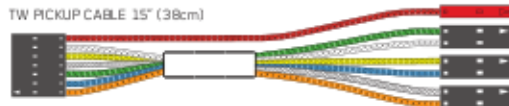

MAXIMUM RECOMMENDED STRING WIDTH 63.5mm

1 TONE CONTROL (25K)

1 TW P/P SWITCH W/PDT (25K)

ADJUSTMENT SCREWS

BATTERY BUSS

STEREO OUTPUT JACK

TW PICKUP CABLE 15" (38cm)

2 CONNECT CABLES 5.5" (14cm)

OUTPUT CABLE 6" (15cm)

BATTERY CABLE 7" (18cm)