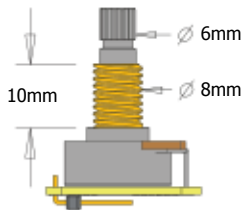

MAXIMUM RECOMMENDED STRING WIDTH 63.5mm

1 TONE CONTROL (25K)

1 TW P/P SWITCH W/PDT (25K)

ADJUSTMENT SCREWS

BATTERY BUSS

STEREO OUTPUT JACK

TW PICKUP CABLE 15" (38cm)

2 CONNECT CABLES 5.5" (14cm)

OUTPUT CABLE 6" (15cm)

BATTERY CABLE 7" (18cm)