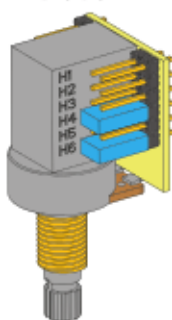

MAXIMUM RECOMMENDED STRING WIDTH 63.5mm

1 TONE CONTROL (25K)

1 TW P/P SWITCH W/PDT (25K)

ADJUSTMENT SCREWS

BATTERY BUSS

STEREO OUTPUT JACK

TW PICKUP CABLE 15" (38cm)

2 CONNECT CABLES 5.5" (14cm)

OUTPUT CABLE 6" (15cm)

BATTERY CABLE 7" (18cm)