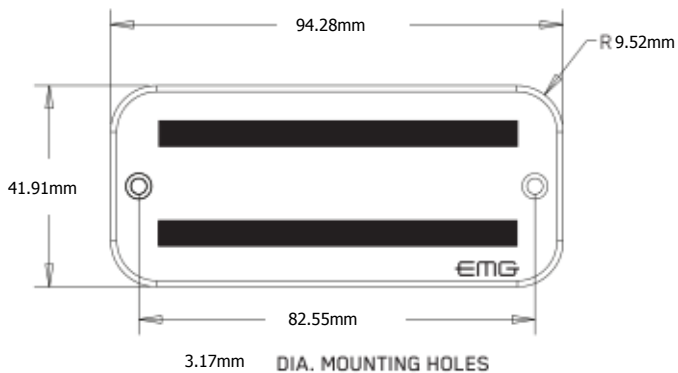

MAXIMUM RECOMMENDED STRING WIDTH 63.5mm

1 TONE CONTROL (25K)

1 TW P/P SWITCH W/PDT (25K)

ADJUSTMENT SCREWS

BATTERY BUSS

STEREO OUTPUT JACK

TW PICKUP CABLE 15" (38cm)

2 CONNECT CABLES 5.5" (14cm)

OUTPUT CABLE 6" (15cm)

BATTERY CABLE 7" (18cm)