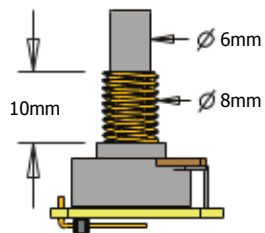

1 VOLUME CONTROL (25K)
1 ACTIVE VLPF TONE CONTROL

ADJUSTMENT SCREWS

PICKUP CABLE 13.5" (34cm)

2 CONNECT CABLES 5.5" (14cm)

OUTPUT CABLE 6" (15cm)

SUPPLY CABLE 5.5" (14cm)

BATTERY CABLE 7" (18cm)

BATTERY
BUSS

STEREO OUTPUT
JACK