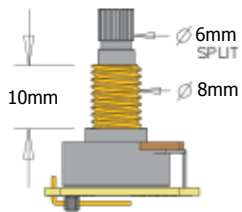

MAXIMUM RECOMMENDED STRING WIDTH 95.25mm

1 ACTIVE TONE CONTROL

1 TW P/P SWITCH  
W/POT (25K)

ADJUSTMENT SCREWS

BATTERY  
BUSS

STEREO  
OUTPUT  
JACK

TW PICKUP CABLE 15" (38cm)

2 CONNECT CABLES 5.5" (14cm)

OUTPUT CABLE 6" (15cm)

SUPPLY CABLE 5.5" (14cm)

BATTERY CABLE 7" (18cm)