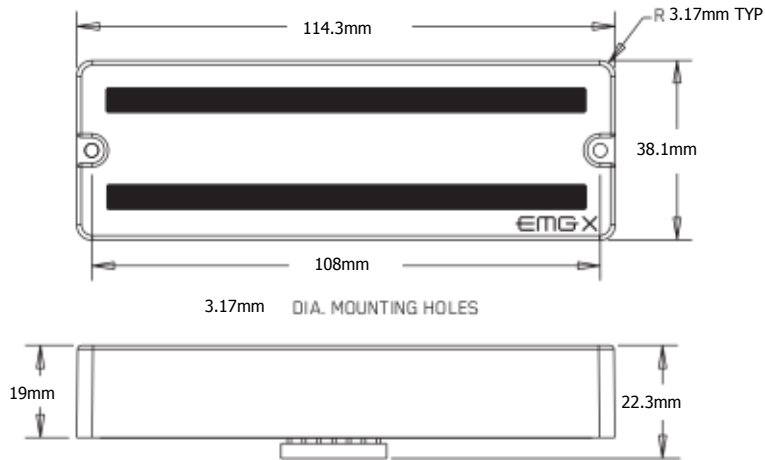

MAXIMUM RECOMMENDED STRING WIDTH 95.25mm

1 ACTIVE TONE CONTROL

1 TW P/P SWITCH  
W/POT (25K)

ADJUSTMENT SCREWS

BATTERY  
BUSS

STEREO  
OUTPUT  
JACK

TW PICKUP CABLE 15" (38cm)

2 CONNECT CABLES 5.5" (14cm)

OUTPUT CABLE 6" (15cm)

SUPPLY CABLE 5.5" (14cm)

BATTERY CABLE 7" (18cm)