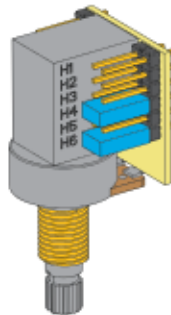

MAXIMUM RECOMMENDED STRING WIDTH 95.25mm

1 ACTIVE TONE CONTROL

1 TW P/P SWITCH  
W/POT (25K)

ADJUSTMENT SCREWS

BATTERY  
BUSS

STEREO  
OUTPUT  
JACK

TW PICKUP CABLE 15" (38cm)

2 CONNECT CABLES 5.5" (14cm)

OUTPUT CABLE 6" (15cm)

SUPPLY CABLE 5.5" (14cm)

BATTERY CABLE 7" (18cm)